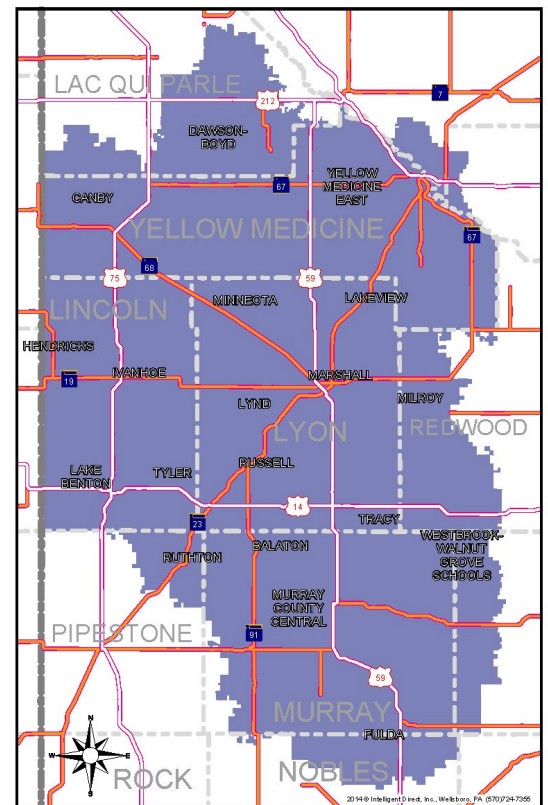

Canby; Dawson/Boyd; Echo; Fulda; Hendricks; Ivanhoe; Lake Benton; Lakeview; Lynd; Marshall; Milroy; Minneota; Murray County Central; Russell-Tyler-Ruthton; Tracy Area; Westbrook-Walnut Grove; and Yellow Medicine East.

CITIES COVERED BY UNITED WAY OF SOUTHWEST MINNESOTA SORTED BY ZIP CODE

CITY	ZIP
Arco	56113
Avoca	56114
Balaton	56115
Chandler	56122
Currie	56123
Fulda	56131
Garvin	56132
Hendricks	56136
Iona	56141
Ivanhoe	56142
Lake Benton	56149
Lake Wilson	56151
Lynd	56157
Russell	56169
Ruthton	56170
Slayton	56172
Tracy	56175
Tyler	56178
Walnut Grove	56180
Westbrook	56183
Boyd	56218
Canby	56220
Clarkfield	56223
Cottonwood	56229
Dawson	56232
Echo	56237
Ghent	56239
Granite Falls	56241
Hanley Falls	56245
Marshall	56258
Milroy	56263
Minneota	56264
Porter	56280
Taunton	56291
Wood Lake	56297

CITIES COVERED BY UNITED WAY OF SOUTHWEST MINNESOTA SORTED BY CITY NAME

CITY	ZIP
Arco	56113
Avoca	56114
Balaton	56115
Boyd	56218
Canby	56220
Chandler	56122
Clarkfield	56223
Cottonwood	56229
Currie	56123
Dawson	56232
Echo	56237
Fulda	56131
Garvin	56132
Ghent	56239
Granite Falls	56241
Hanley Falls	56245
Hendricks	56136
Iona	56141
Ivanhoe	56142
Lake Benton	56149
Lake Wilson	56151
Lynd	56157
Marshall	56258
Milroy	56263
Minneota	56264
Porter	56280
Russell	56169
Ruthton	56170
Slayton	56172
Taunton	56291
Tracy	56175
Tyler	56178
Walnut Grove	56180
Westbrook	56183
Wood Lake	56297

**United Way of Southwest
Minnesota Coverage Map**